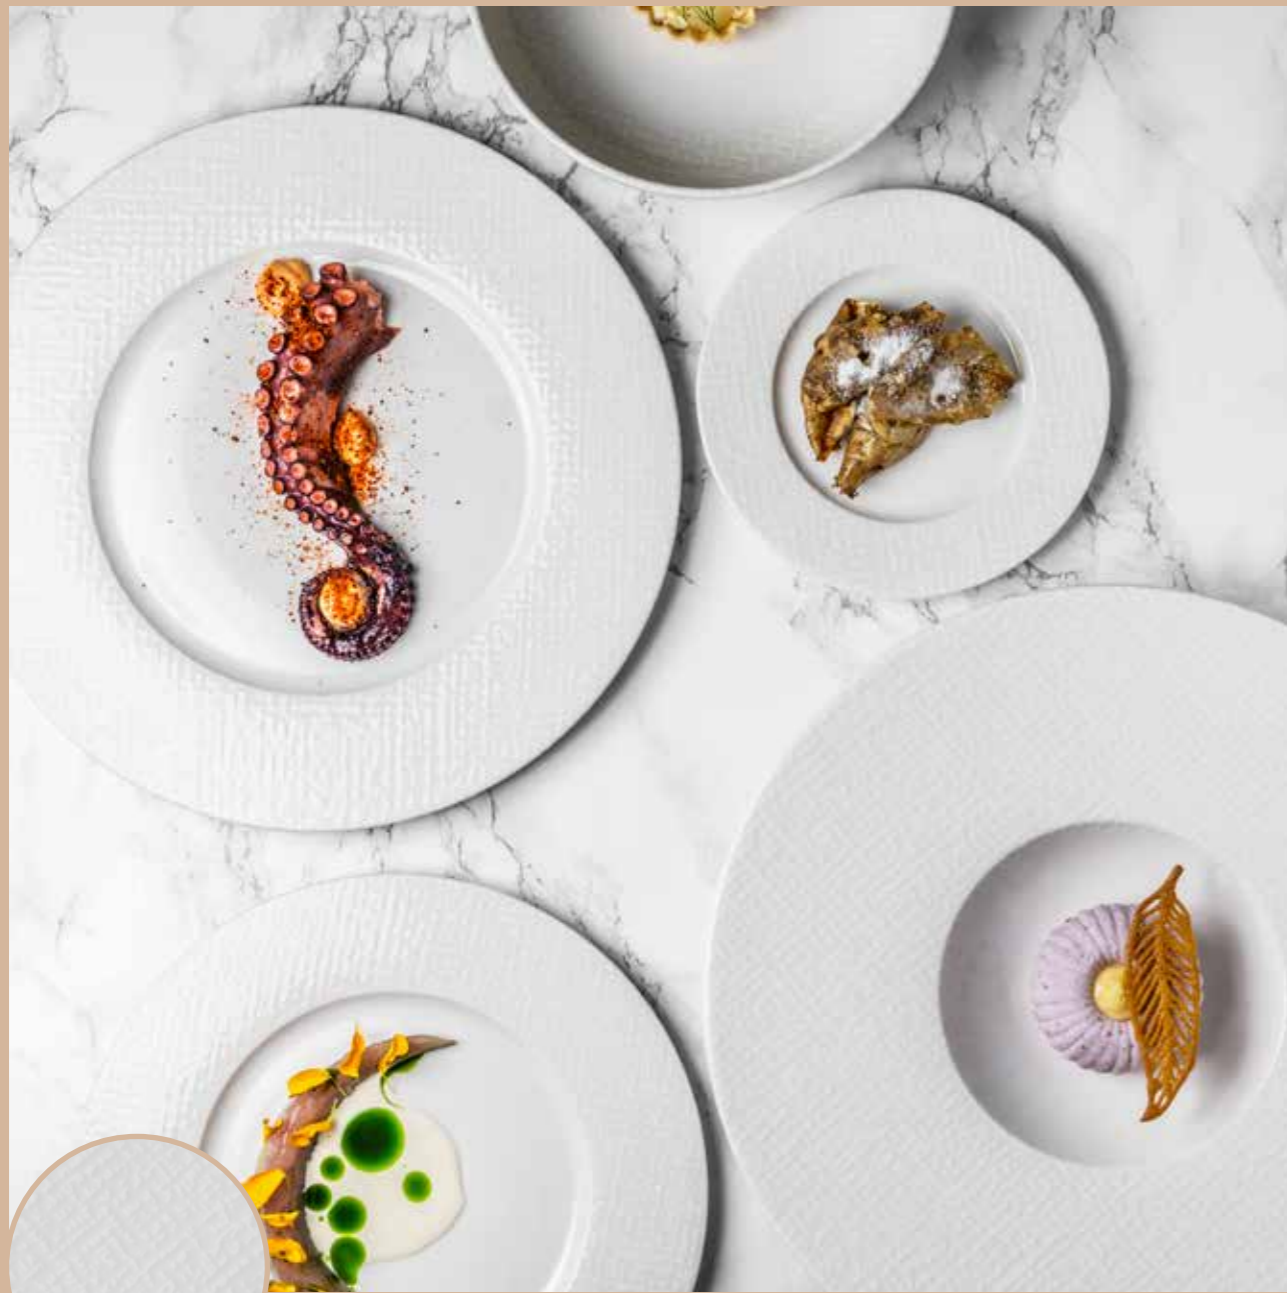

# Patch

The Patch Collection redefines the purity and elegance of white porcelain with its distinctive surface pattern, transforming everyday tableware into a sophisticated presentation. Featuring a unique glaze application, a stackable design for practicality, and a scratch-resistant finish, this collection is crowned with a brand-new glossy digital pattern. It is the collection of choice for top-tier restaurants, eagerly anticipating creative chefs who seek to enhance the visual allure of their culinary presentations.