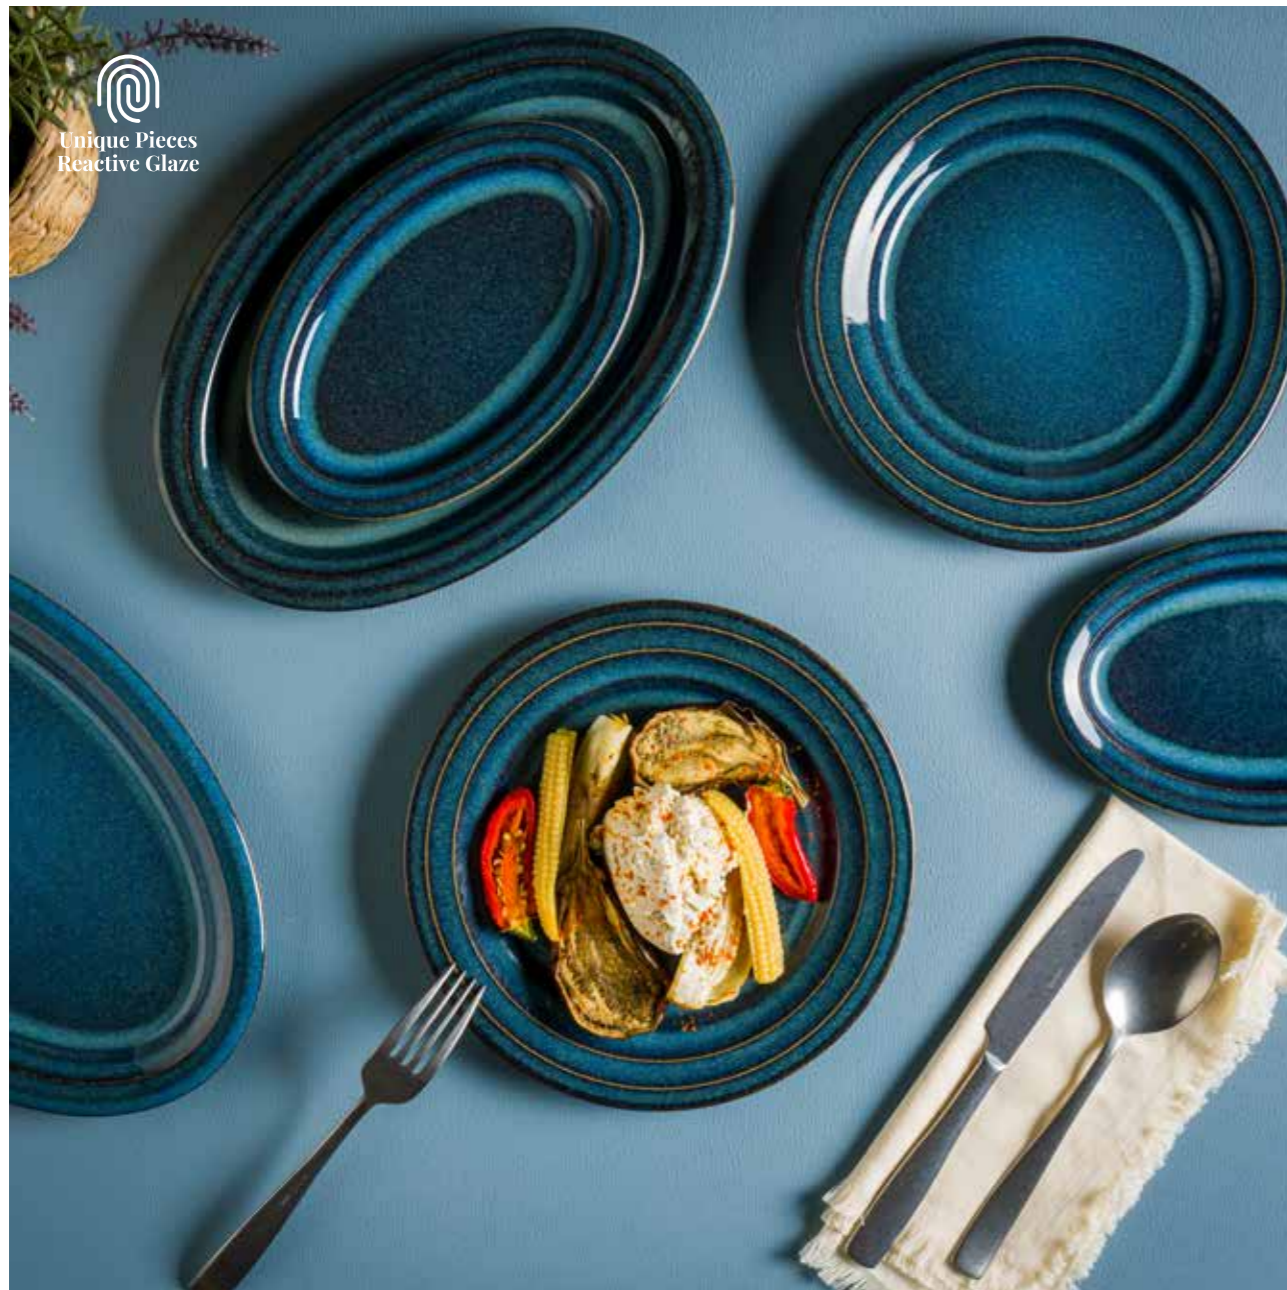

Halo Ocean

Explore more colours

Halo
HAL
Page: 78

Special edge design of HALO Collection awaits for master chefs, to deepen the presentations they create using dozens of colors, aromas and flavors. Inspired by the movement of the universe and the dynamics of nature, angular design of circular forms uses the reflection of light impressively. Thus this effortless simplicity allows you to create spectacular presentations and make food the hero of the whole setting. Crown your presentations with modern and balanced touch of HALO Collection, mirroring the circular motions of nature.

Visit this collection online to share

Quantity Per Box

Edge Chip Warranty

Stackable

	Flat Plate OCHAL32DZ 32 cm 6 OCHAL30DZ 30 cm 6 OCHAL28DZ 28 cm 6 OCHAL24DZ 24 cm 12 OCHAL22DZ 22 cm 12 OCHAL18DZ 18 cm 12		Oval Plate OCHAL40OV 40 cm 6 OCHAL36OV 36 cm 6 OCHAL32OV 32 cm 6 OCHAL28OV 28 cm 6 OCHAL22OV 22 cm 12
	Deep Plate OCHAL23CK 23 cm 300 cc 6 OCHAL27CK 27 cm 460 cc 6 OCHAL28CK 28 cm 400 cc 6		Coffee Cup & Saucer OCHAL01KF 70 cc 6 OCHAL01KT 12 cm 6
	Tea Cup & Saucer OCHAL180CF 180 cc - Pairs With HAL250CT 6		Tea Cup & Saucer OCHAL250CF 250 cc 6 OCHAL250CT 16 cm 6