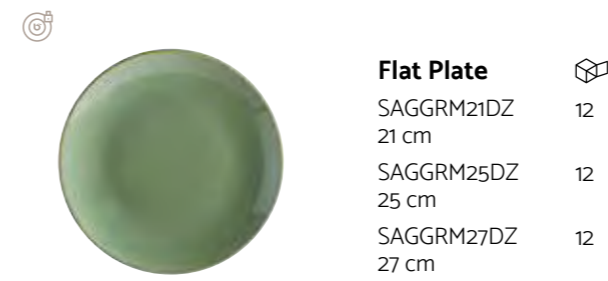

Visit this collection online to share

Quantity Per Box

Edge Chip Warranty

Stackable

**Flat Plate**  
SAGGRM21DZ 12  
21 cm  
SAGGRM25DZ 12  
25 cm  
SAGGRM27DZ 12  
27 cm

**Oval Dish**  
SAGGRM15OKY 12  
15 x 8,5 cm  
SAGGRM19OKY 12  
19 x 11 cm  
SAGGRM24OKY 12  
24 x 14 cm