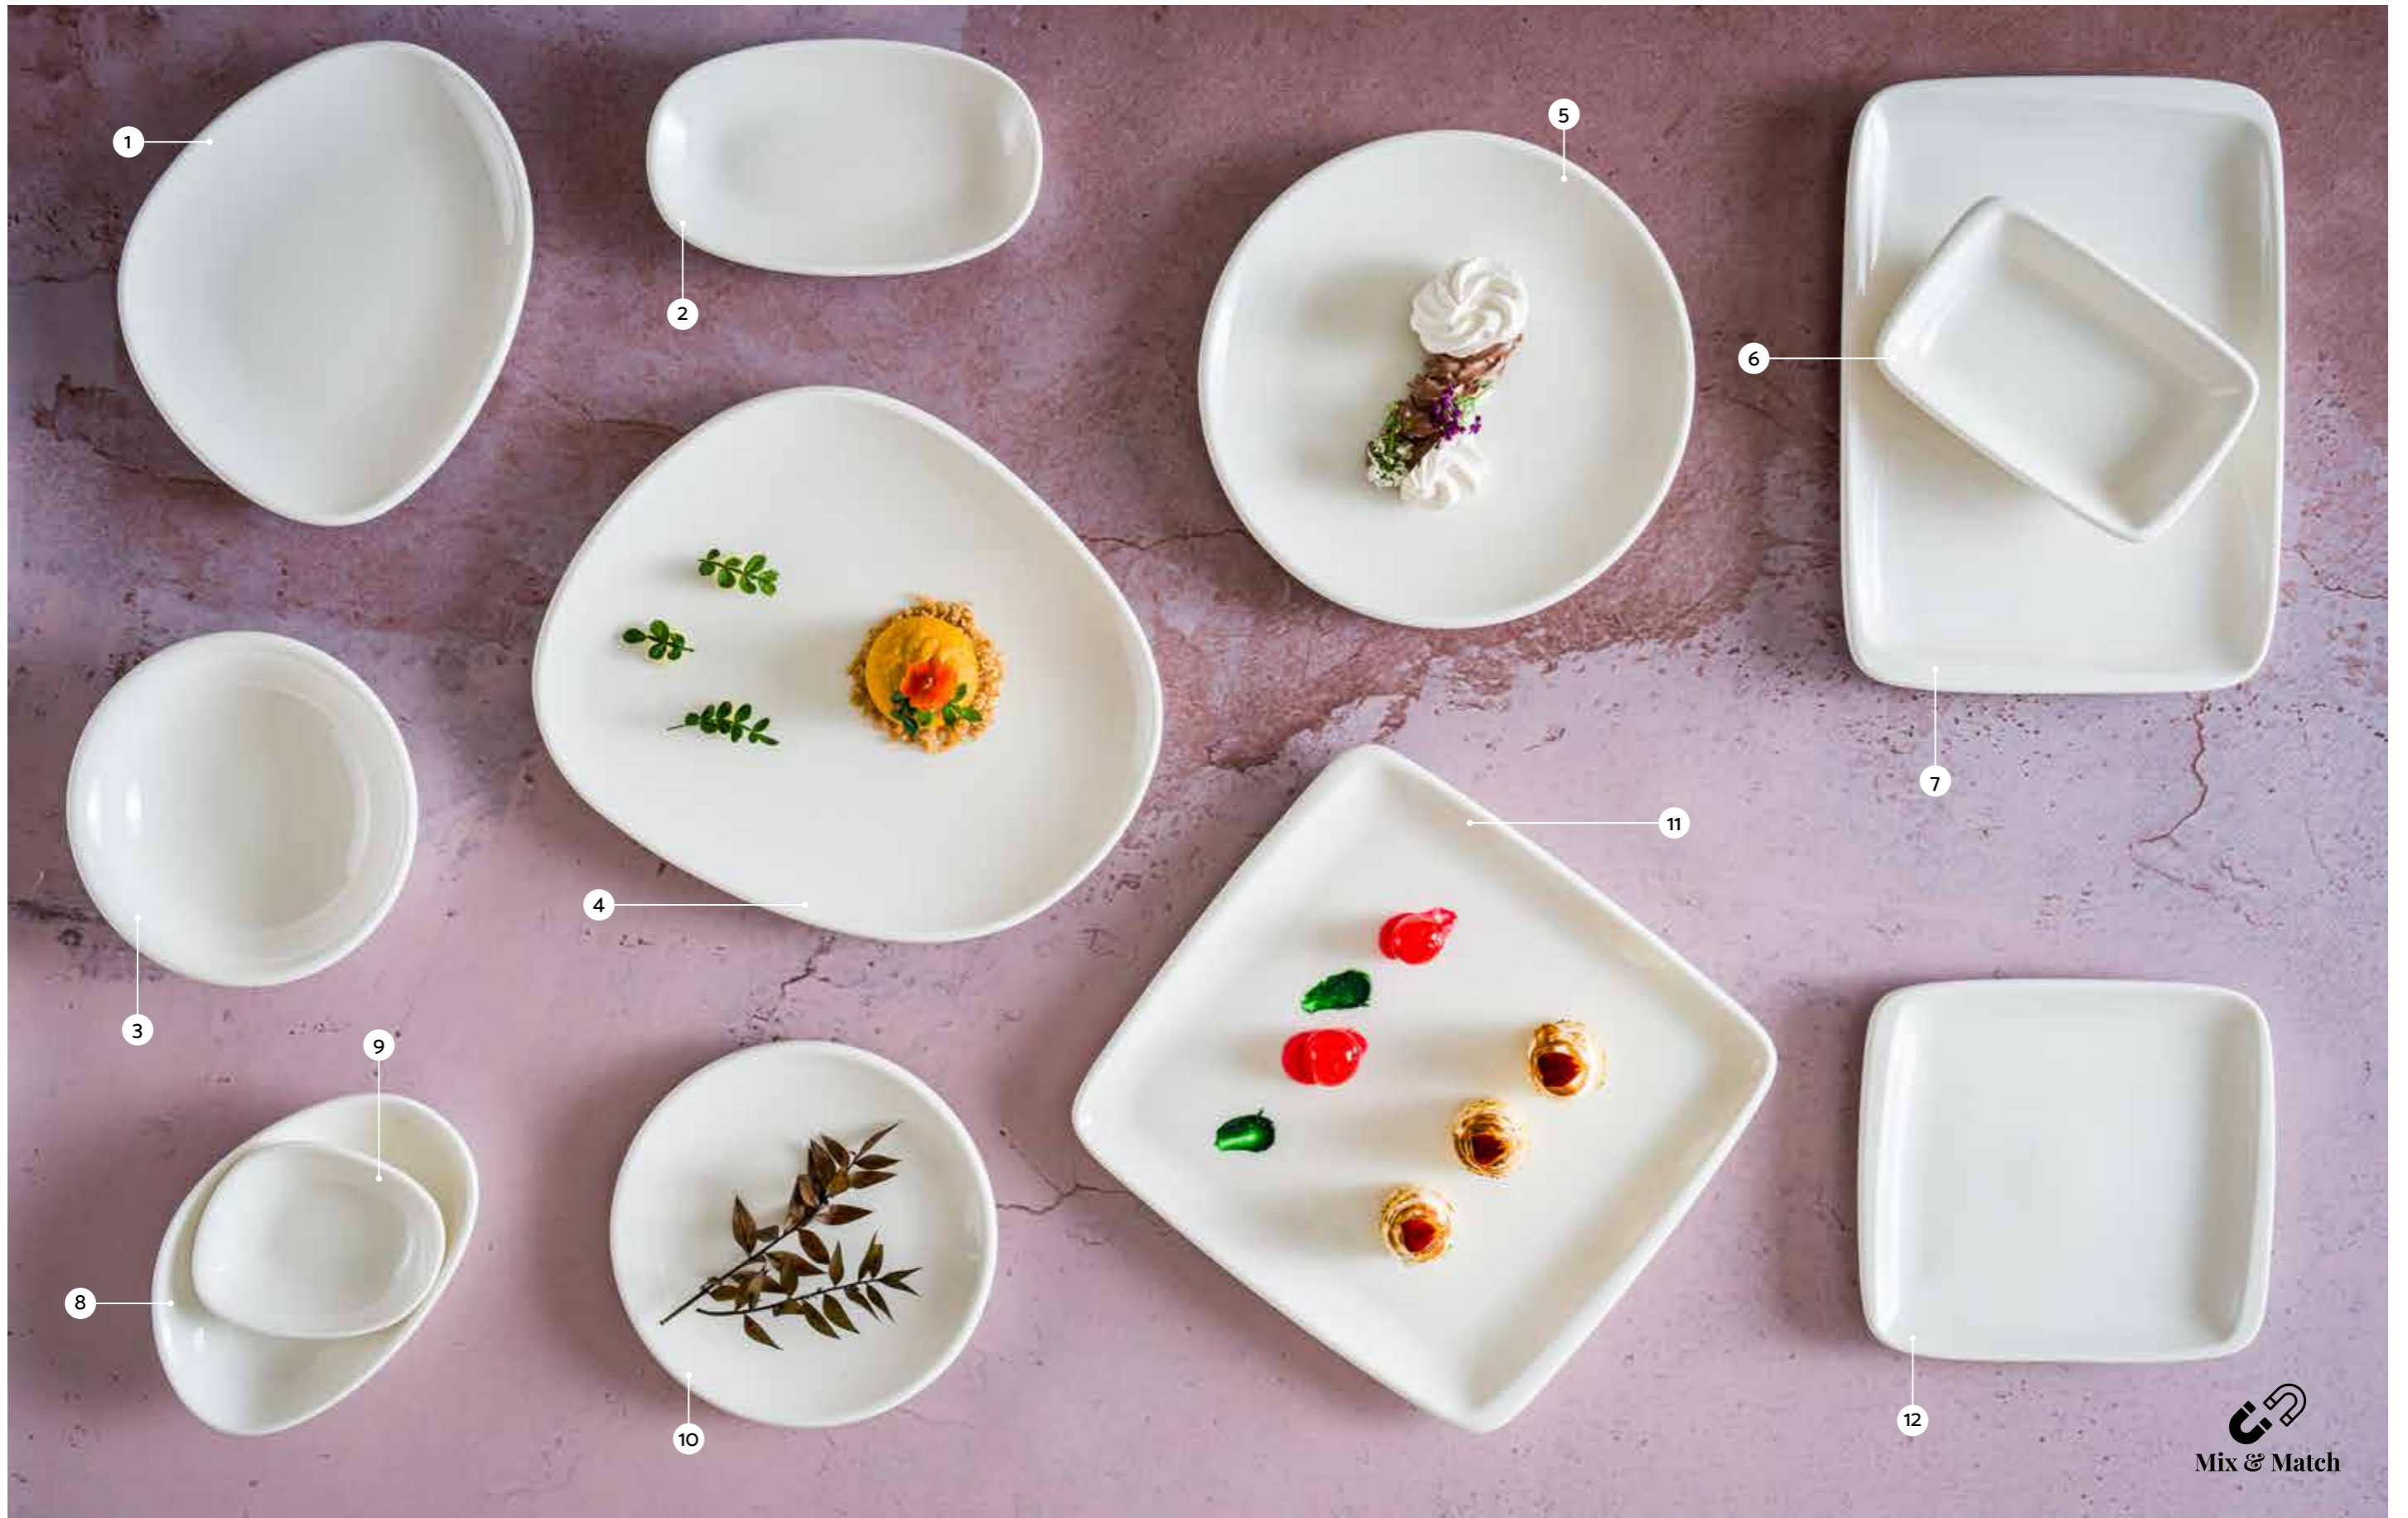

 	<b>Bowl Underliner</b>		
	GRM19KKT	19 cm	12

Our new 19 cm underliner suits with seven different bowls that meet every volume and style needs of chefs. This multipurpose underliner is also a great alternative to be used as a degustation or dessert plate with a stylish coupé center niche.