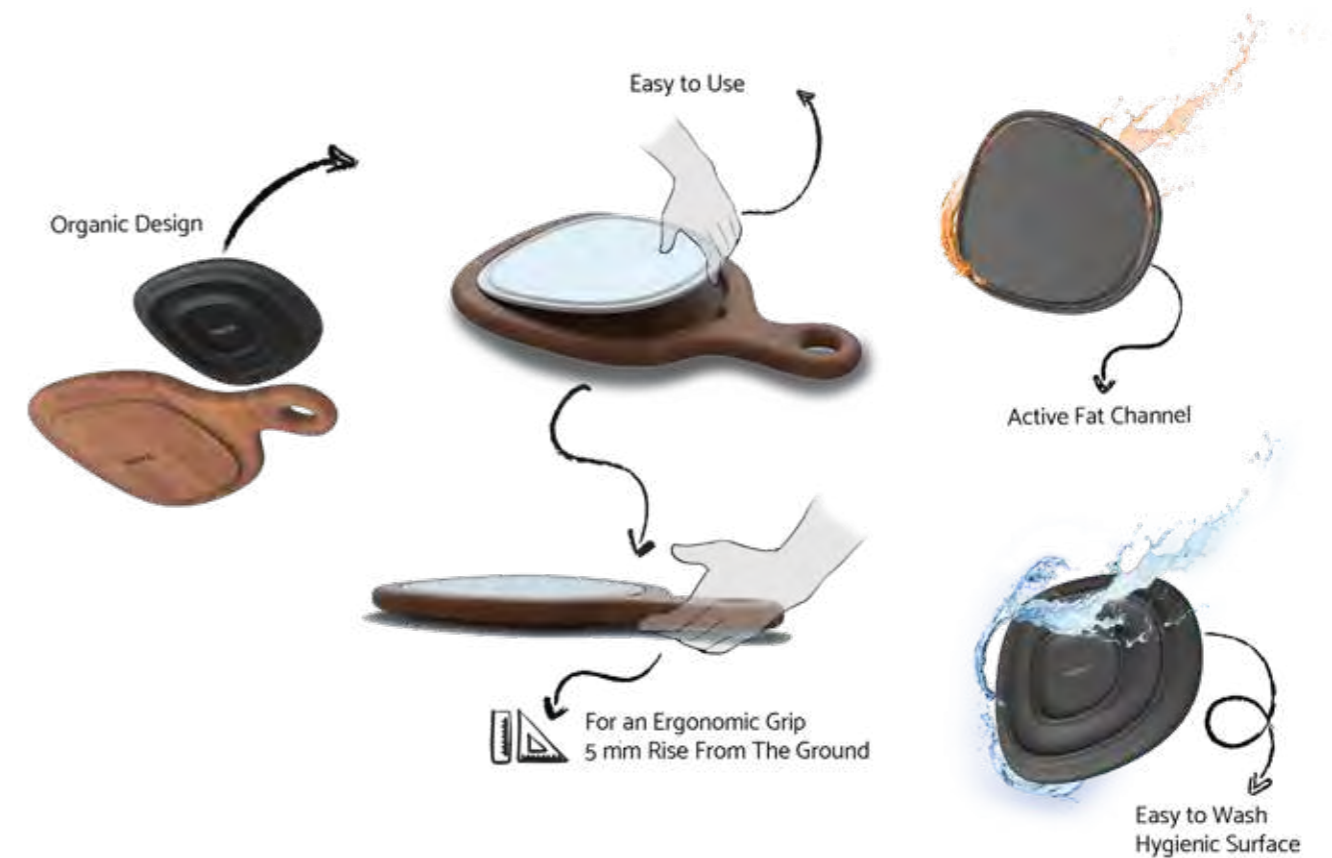

**Piuma Flat Plate**  
GOPIU25DZ  
24,5 x 20,5 cm

- Designed and manufactured in Turkey
- Ergonomic design, easy to hold
- 2 pcs set – beech wood main plate, porcelain service plate
- 5 mm above the surface for easy grip